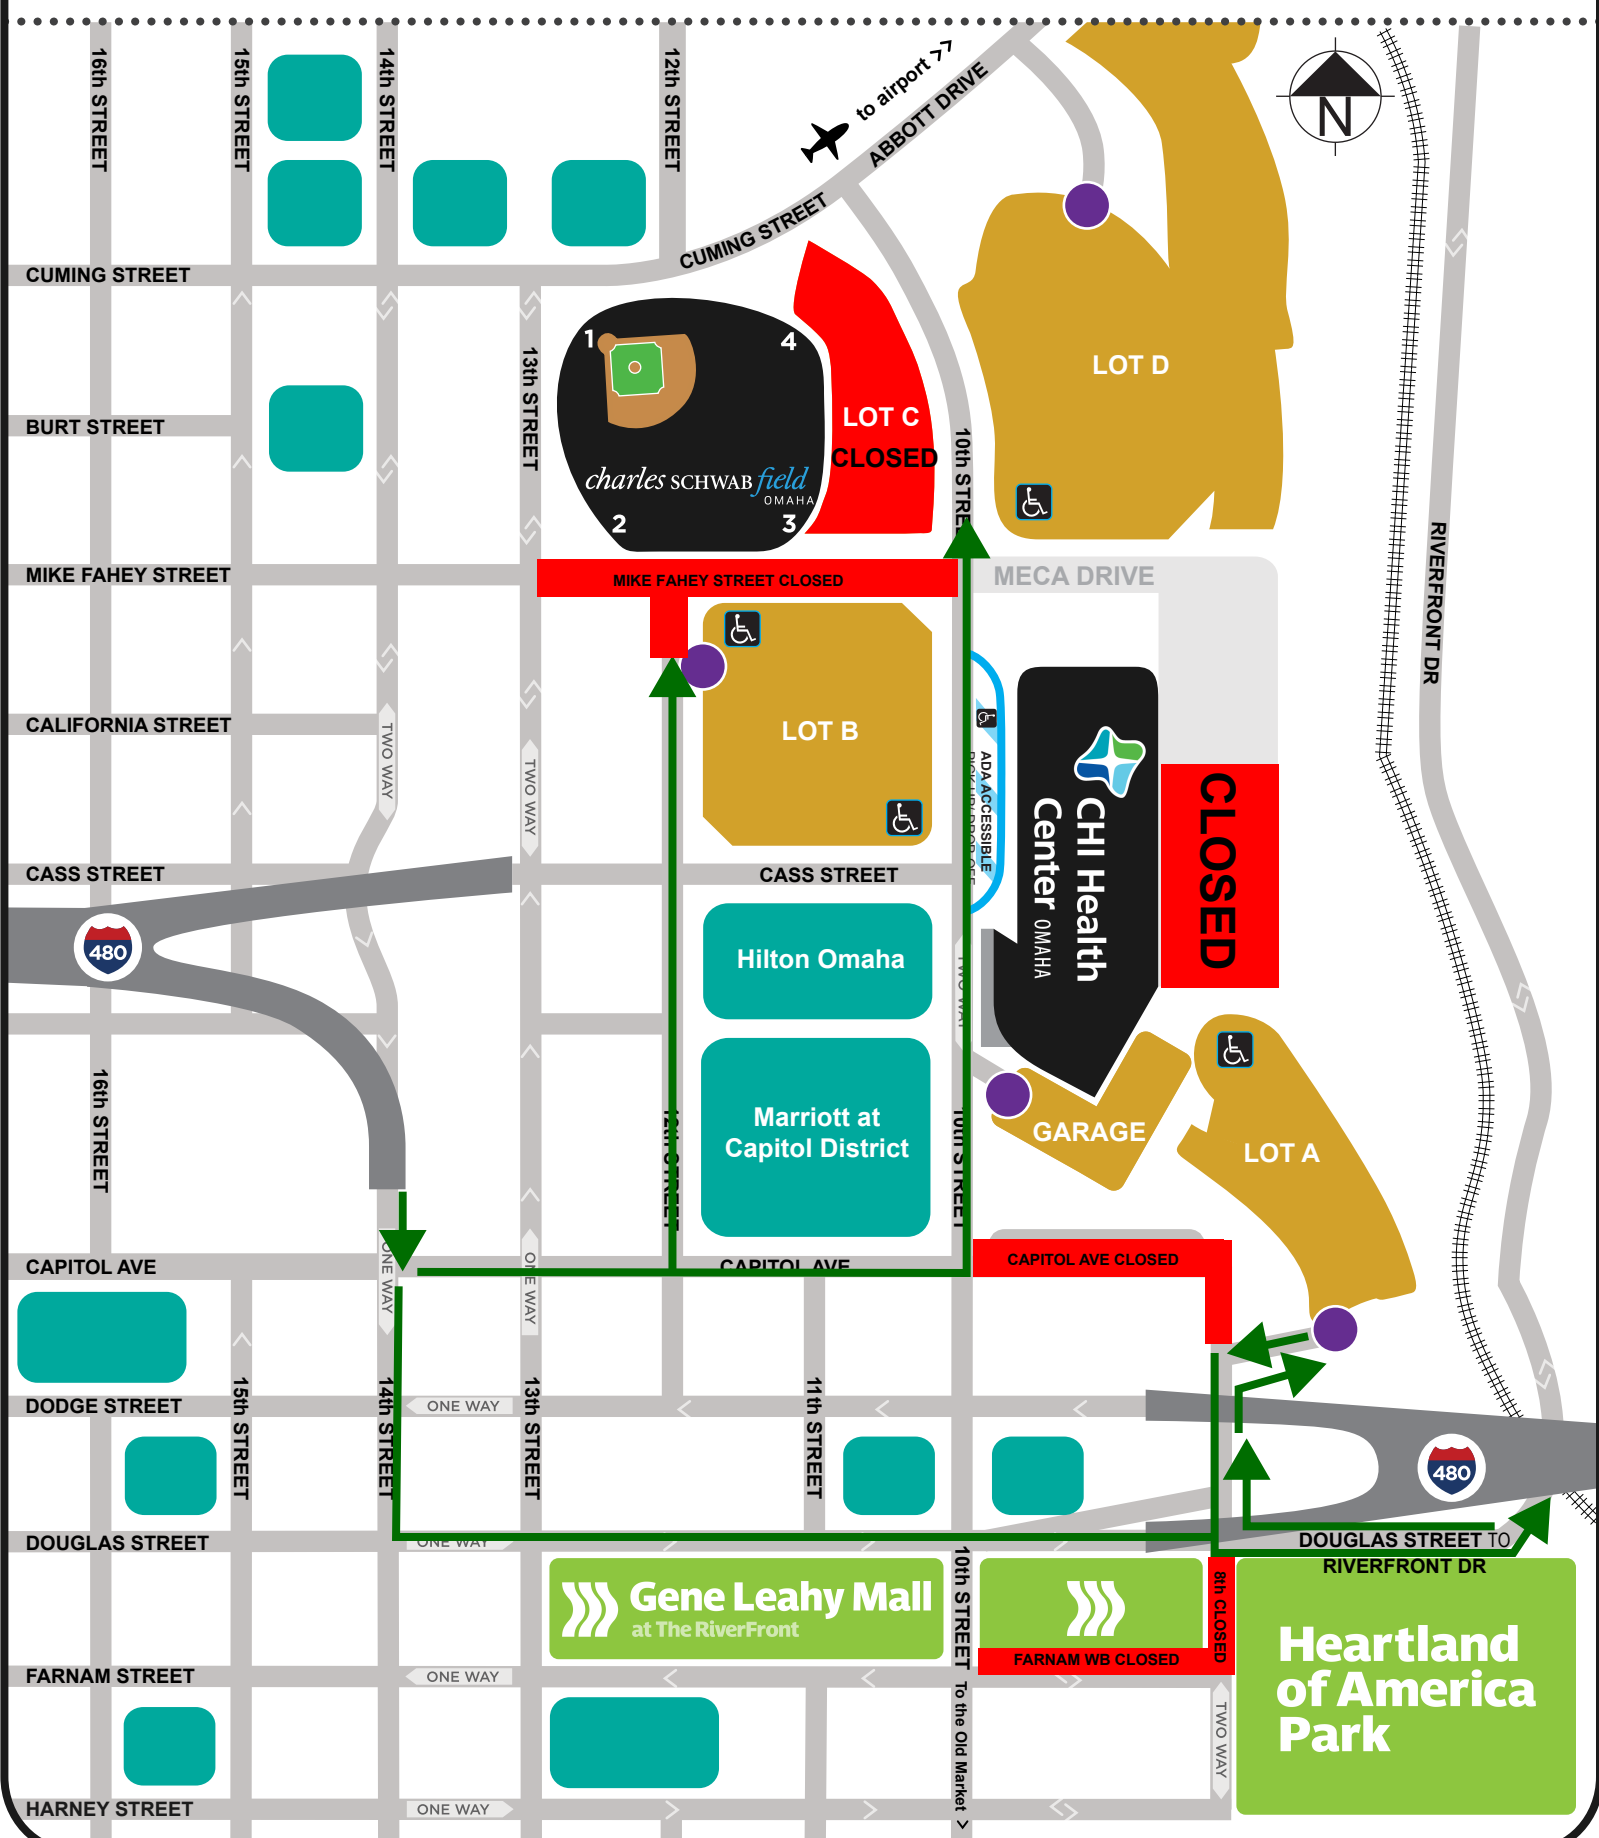

ADA ACCESSIBLE PARKING

GENERAL PARKING

HOTELS

LOT ENTRANCES

1
2
3
4

LOT C
CLOSED

LOT D

LOT B

Hilton Omaha

Marriott at
Capitol District

CHI Health
Center
OMAHA

CLOSED

GARAGE

LOT A

CAPITOL AVE
CLOSED

MIKE FAHEY STREET
CLOSED

MECA DRIVE

FARNAM WB
CLOSED

8th
CLOSED

DOUGLAS STREET TO
RIVERFRONT DR

10th STREET
To the Old Market

RIVERFRONT DR

TWO WAY

TWO WAY

ONE WAY

TWO WAY

to airport >>
ABBOTT DRIVE