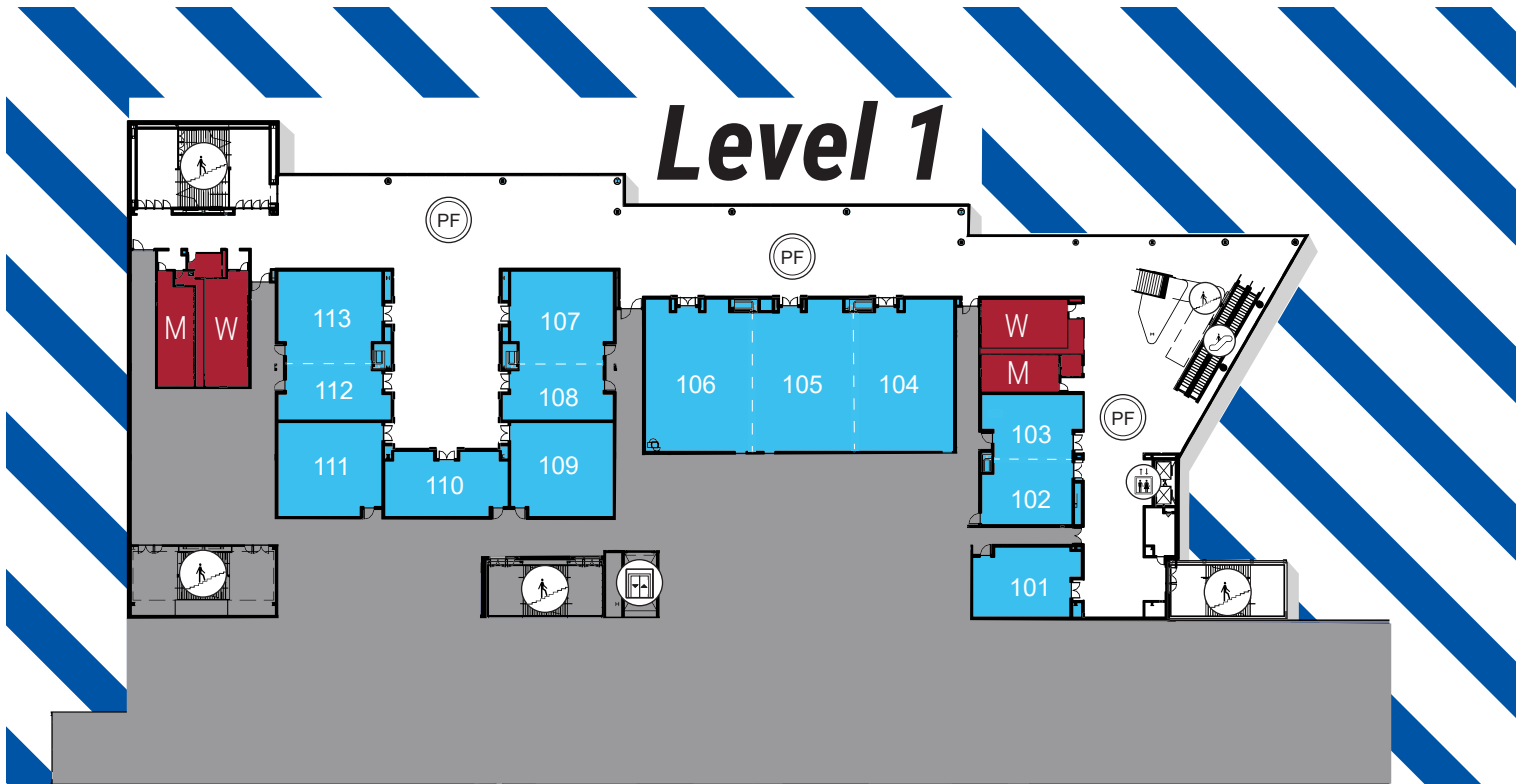

**Blue outline indicates additional space post expansion*

Rooms	Dimensions	Square Feet	Ceiling Height	Banquet Rounds/ 10	Classroom	Theater
Meeting Rooms						
101	40' x 27'	1,080	14'	50	50	84
102 + 103	50' x 35'	1,750	14'	90	68	144
102	25' x 35'	875	14'	40	46	80
103	25' x 35'	875	14'	40	46	80
104 + 105 + 106	119' x 58'	6,902	17'	300	406	650
104 + 105	78' x 58'	4,524	17'	210	264	428
104	39' x 58'	2,262	17'	100	136	246
105 + 106	80' x 40'	4,640	17'	210	270	436
105	39' x 58'	2,262	17'	100	128	252
106	41' x 58'	2,378	17'	110	142	276
107 + 108	57' x 40'	2,280	14'	110	110	178
107	35' x 40'	1,400	14'	70	78	132
108	22' x 40'	880	14'	40	49	84
109	39' x 37'	1,443	14'	70	74	114
110	48' x 24'	1,152	14'	50	60	110
111	40' x 37'	1,480	14'	70	75	122
112 + 113	57' x 40'	2,280	14'	100	104	190
112	22' x 40'	880	14'	50	48	90
113	35' x 40'	1,400	14'	70	75	130